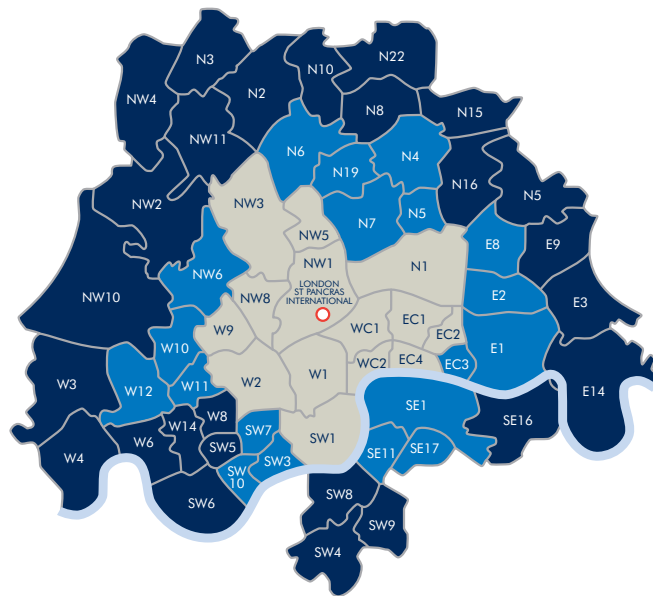

WELCOME

TO OUR STRESS FREE CONNECTIONS BY LUXURY CAR

Working with Brunel, we now offer a convenient, professional chauffeur service that you can rely on. By pre-booking a car for your onward travel from London St Pancras International, you can guarantee a direct onward journey in comfort and in style.

At London St Pancras International your pre-booked car will be waiting for you, ready to take you to your onward destination. And, by pre-booking and pre-paying, you won't need to worry about any unknown costs.

Simply book online at **brunel.com** and save 10% or by phoning **0207 0685298**. Bookings can be made up until one hour before your arrival at London St Pancras International.

Why not get back on your train with ease by conveniently arranging a pick-up from your destination back to London St Pancras International?

For more information about our Stress Free Connections go to **eastmidlandstrains.co.uk**

The price for your Stress Free Connection is based on the zonal map shown below – so you know the cost of your journey prior to setting off.

Prices shown are for one way journeys from London St Pancras International including online savings of 10%.

	Zone 1	Zone 2	Zone 3
Booked online	£17.55	£25.20	£30.60
Booked by phone	£19.50	£28.00	£34.00

To book now go online at **brunel.com** or call **0207 0685298** today.