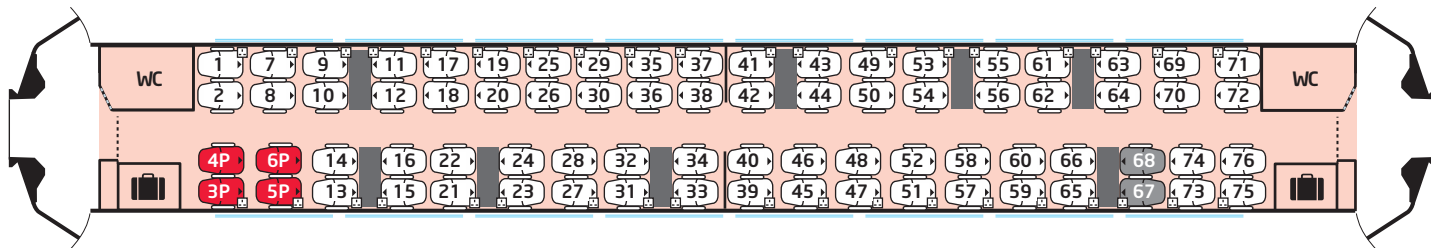

HST Coach Layouts

HST

Coach L

First Class

>>> Northbound >>>

- Laptop Power Socket
- Priority Seating
- Luggage Stack
- Wheelchair Space
- Wi-Fi in Every Coach
- Non-Reservable
- Window

HST

Coach J

First Class

>>> Northbound >>>

-  Laptop Power Socket
-  Priority Seating
-  Luggage Stack
-  Wheelchair Space
-  Wi-Fi in Every Coach
-  Non-Reservable
-  Window

HST

Coach F

Standard

>>> Northbound >>>

- Laptop Power Socket
- Priority Seating
- Luggage Stack
- Wheelchair Space
- Wi-Fi in Every Coach
- Non-Reservable
- Window

HST

Coaches D, E, G

Standard

>>> Northbound >>>

- Laptop Power Socket
- Priority Seating
- Luggage Stack
- Wheelchair Space
- Wi-Fi in Every Coach
- Non-Reservable
- Window

HST

Coach C

Standard

>>> Northbound >>>

- Laptop Power Socket
- Priority Seating
- Luggage Stack
- Wheelchair Space
- Wi-Fi in Every Coach
- Non-Reservable
- Window

HST

Coach A/B

Standard

>>> Northbound >>>

- Laptop Power Socket
- Priority Seating
- Luggage Stack
- Wheelchair Space
- Wi-Fi in Every Coach
- Non-Reservable
- Window