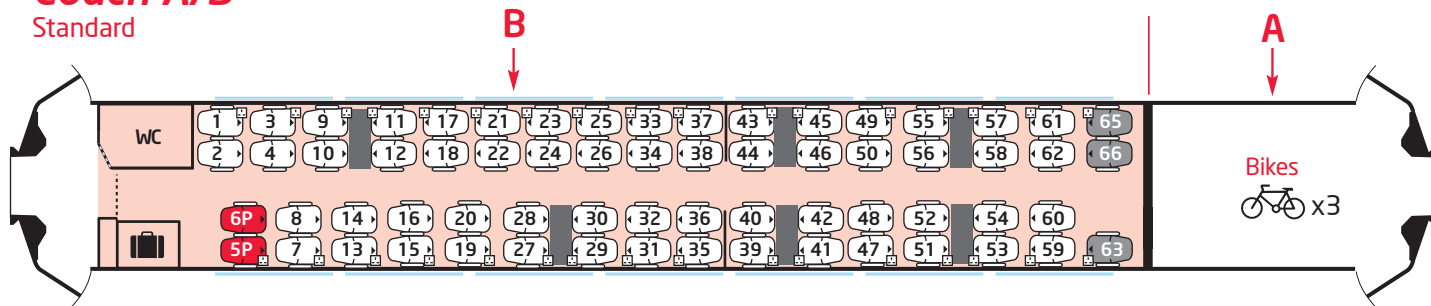

HST

Coaches D, E, G

Standard

>>> Northbound >>>

- Laptop Power Socket
- Priority Seating
- Luggage Stack
- Wheelchair Space
- Wi-Fi in Every Coach
- Non-Reservable
- Window

HST

Coach C

Standard

>>> Northbound >>>

- Laptop Power Socket
- Priority Seating
- Luggage Stack
- Wheelchair Space
- Wi-Fi in Every Coach
- Non-Reservable
- Window

HST

Coach A/B

Standard

>>> Northbound >>>

- Laptop Power Socket
- Priority Seating
- Luggage Stack
- Wheelchair Space
- Wi-Fi in Every Coach
- Non-Reservable
- Window