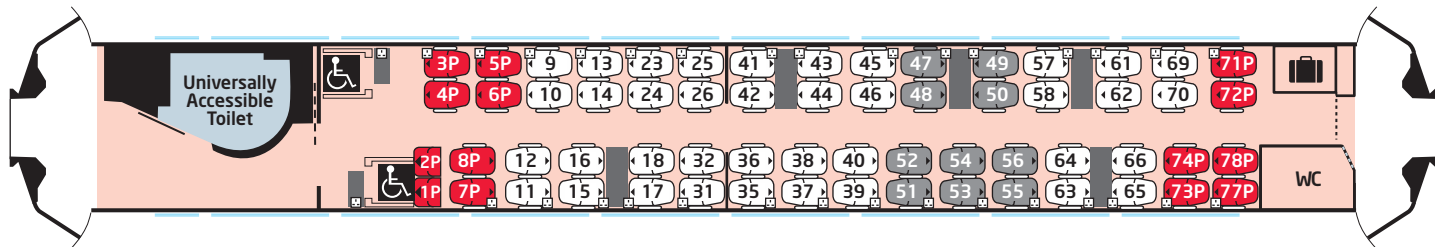

HST Coach Layouts

HST

Coach L

First Class

>>> Northbound >>>

- Laptop Power Socket
- Priority Seating
- Luggage Stack
- Wheelchair Space
- Wi-Fi in Every Coach
- Non-Reservable
- Window

HST

Coach J

First Class

>>> Northbound >>>

-  Laptop Power Socket
-  Priority Seating
-  Luggage Stack
-  Wheelchair Space
-  Wi-Fi in Every Coach
-  Non-Reservable
-  Window

HST

Coach F

Standard

>>> Northbound >>>

- Laptop Power Socket
- Priority Seating
- Luggage Stack
- Wheelchair Space
- Wi-Fi in Every Coach
- Non-Reservable
- Window

HST

Coaches D, E, G

Standard

>>> Northbound >>>

- Laptop Power Socket
- Priority Seating
- Luggage Stack
- Wheelchair Space
- Wi-Fi in Every Coach
- Non-Reservable
- Window

HST

Coach C

Standard

>>> Northbound >>>

- Laptop Power Socket
- Priority Seating
- Luggage Stack
- Wheelchair Space
- Wi-Fi in Every Coach
- Non-Reservable
- Window

HST

Coach A/B

Standard

>>> Northbound >>>

- Laptop Power Socket
- Priority Seating
- Luggage Stack
- Wheelchair Space
- Wi-Fi in Every Coach
- Non-Reservable
- Window