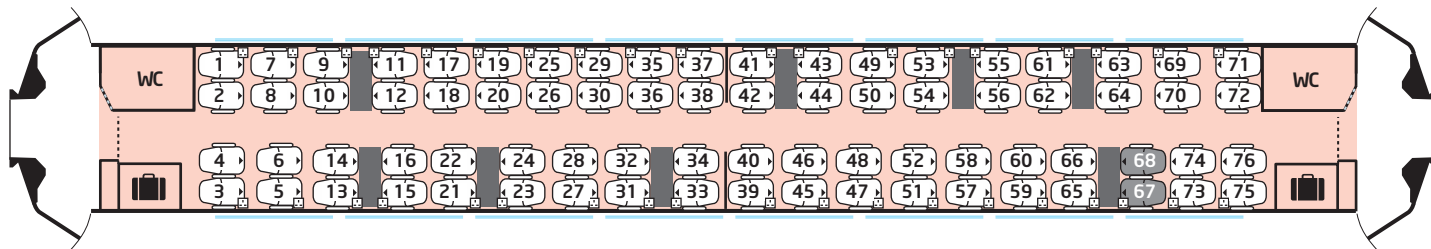

HST Coach Layouts

HST

Coach L

First Class

>>> Northbound >>>

- Laptop Power Socket
- Priority Seating
- Luggage Stack
- Wheelchair Space
- Wi-Fi in Every Coach
- Non-Reservable
- Window

HST

Coach J

First Class

>>> Northbound >>>

-  Laptop Power Socket
-  Priority Seating
-  Luggage Stack
-  Wheelchair Space
-  Wi-Fi in Every Coach
-  Non-Reservable
-  Window

HST

Coach F

Standard

>>> Northbound >>>

- Laptop Power Socket
- Priority Seating
- Luggage Stack
- Wheelchair Space
- Wi-Fi in Every Coach
- Non-Reservable
- Window

HST

Coaches D, E, G

Standard

>>> Northbound >>>

- Laptop Power Socket
- Priority Seating
- Luggage Stack
- Wheelchair Space
- Wi-Fi in Every Coach
- Non-Reservable
- Window

HST

Coach C

Standard

>>> Northbound >>>

- Laptop Power Socket
- Priority Seating
- Luggage Stack
- Wheelchair Space
- Wi-Fi in Every Coach
- Non-Reservable
- Window

HST

Coach A/B

Standard

>>> Northbound >>>

- Laptop Power Socket
- Priority Seating
- Luggage Stack
- Wheelchair Space
- Wi-Fi in Every Coach
- Non-Reservable
- Window