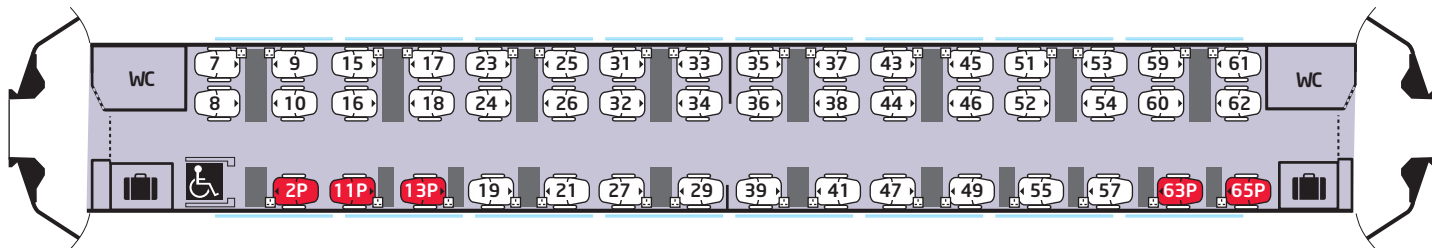

HST Coach Layouts

HST

Coach L

First Class

>>> Northbound >>>

- Laptop Power Socket
- Priority Seating
- Luggage Stack
- Wheelchair Space
- Wi-Fi in Every Coach
- Non-Reservable
- Window

HST

Coach J

First Class

>>> Northbound >>>

-  Laptop Power Socket
-  Priority Seating
-  Luggage Stack
-  Wheelchair Space
-  Wi-Fi in Every Coach
-  Non-Reservable
-  Window

HST

Coach F

Standard

>>> Northbound >>>

- Laptop Power Socket
- Priority Seating
- Luggage Stack
- Wheelchair Space
- Wi-Fi in Every Coach
- Non-Reservable
- Window

HST

Coaches D, E, G

Standard

>>> Northbound >>>

- Laptop Power Socket
- Priority Seating
- Luggage Stack
- Wheelchair Space
- Wi-Fi in Every Coach
- Non-Reservable
- Window

HST

Coach C

Standard

>>> Northbound >>>

- Laptop Power Socket
- Priority Seating
- Luggage Stack
- Wheelchair Space
- Wi-Fi in Every Coach
- Non-Reservable
- Window

HST

Coach A/B

Standard

>>> Northbound >>>

- Laptop Power Socket
- Priority Seating
- Luggage Stack
- Wheelchair Space
- Wi-Fi in Every Coach
- Non-Reservable
- Window